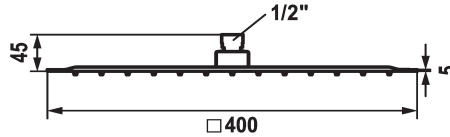

KWC PIATTO -X Q Shower head

Modell-Linie: **SHOWERCULTURE | 26.000.206.000**
Armatura natryskowa | Głowice natryskowe

KWC-No.

124494
chromeline, D 250x250

124495
chromeline, D 300x300

124496
chromeline, D 400x400

średnicy

D250-Q

D300-Q

D400-Q

* Shower head KWC PIATTO -X Q
* Made of stainless steel
* With ball joint
* Cleaning-friendly faceplate

* Connecting thread 1/2"
* To be ordered separately:
- Bracket

Dane techniczne

A_Spout_Spray

19.5 l/min (3 bar)

średnicy

D400-Q

ATT-KWC-FARBCODE

chromeline

Faucet_typ

Kopfbrause