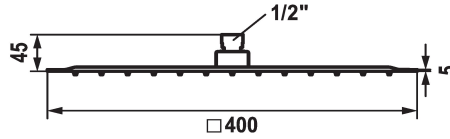

KWC PIATTO -X Q Shower head

Modell-Linie: **SHOWERCULTURE** | 26.000.206.000
Duschar | Sprchové hlavice

KWC-No.

124494
chromeline, D 250x250

124495
chromeline, D 300x300

124496
chromeline, D 400x400

Diameter

D250-Q

D300-Q

D400-Q

* Shower head KWC PIATTO -X Q
* Made of stainless steel
* With ball joint
* Cleaning-friendly faceplate

* Connecting thread 1/2"
* To be ordered separately:
- Bracket

Technical Data

A_Spout_Spray

19.5 l/min (3 bar)

Diameter

D400-Q

ATT-KWC-FARBCODE

chromeline

Faucet_typ

Kopfbrause

G_Acoustic group