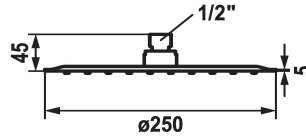

KWC PIATTO-X R Shower head

Modell-Linie: **SHOWERCULTURE** | 26.000.214.000
Showers | Shower heads

KWC-No.

124497
chromeline, D 250

124498
chromeline, D 300

124499
chromeline, D 400

Diameter

D250

D300

D400

* Shower head KWC PIATTO -X R
* Made of stainless steel
* With ball joint
* Cleaning-friendly faceplate

* Connecting thread 1/2"
* To be ordered separately:
- Bracket

Technical Data

Flow rate	18 l/min (3 bar)
Diameter	D250
Color code	chrome
Faucet_typ	Safety element1
Acoustic group	Mains receiver1
Energy Label	D Mono battery 1.5 V
material	stainless steel