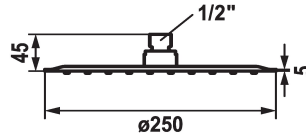

## KWC PIATTO-X R Shower head

Modell-Linie: **SHOWERCULTURE | 26.000.214.000**  
Showers | Shower heads

### KWC-No.

**124497**  
chromeline, D 250

**124498**  
chromeline, D 300

**124499**  
chromeline, D 400

### Diameter

D250

D300

D400

\* Shower head KWC PIATTO -X R  
\* Made of stainless steel  
\* With ball joint  
\* Cleaning-friendly faceplate

\* Connecting thread 1/2"  
\* To be ordered separately:  
- Bracket

### Technical Data

Flow rate	18 l/min (3 bar)
Diameter	D250
Color code	chromeline
Faucet_typ	Safety element1
Acoustic group	2
Energy label	D Mono battery 1.5 V
material	stainless steel