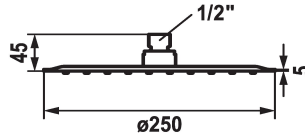

KWC PIATTO-X R Shower head

Modell-Linie: SHOWERCULTURE | 26.000.214.000
Suihkut ja suihkupaneelit | Suihkupäät

KWC-No.

124497
chromeline, D 250

124498
chromeline, D 300

124499
chromeline, D 400

Halkaisija

D250

D300

D400

* Shower head KWC PIATTO -X R
* Made of stainless steel
* With ball joint
* Cleaning-friendly faceplate

* Connecting thread 1/2"
* To be ordered separately:
- Bracket

Tekniset tiedot

A_Spout_Spray

18 l/min (3 bar)

Halkaisija

D250

ATT-KWC-FARBCODE

chromeline

Faucet_typ

17

G_Acoustic group