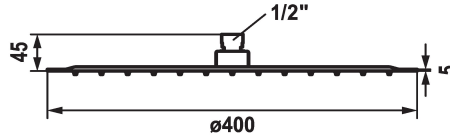

KWC PIATTO-X R Shower head

Modell-Linie: **SHOWERCULTURE** | 26.000.216.000
Showers | Shower heads

KWC-No.

124497
chromeline, D 250

124498
chromeline, D 300

124499
chromeline, D 400

Diameter

D250

D300

D400

* Shower head KWC PIATTO -X R
* Made of stainless steel
* With ball joint
* Cleaning-friendly faceplate

* Connecting thread 1/2"
* To be ordered separately:
- Bracket

Technical Data

Flow rate	19 l/min (3 bar)
Diameter	D400
Color code	chromeline
Faucet_typ	Safety element1
Acoustic group	2
Energy label	D Mono battery 1.5 V
material	stainless steel