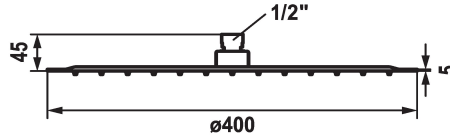

KWC PIATTO-X R Shower head

Modell-Linie: **SHOWERCULTURE | 26.000.216.000**
Showers | Shower heads

KWC-No.

124497
chromeline, D 250

124498
chromeline, D 300

124499
chromeline, D 400

Diameter

D250

D300

D400

* Shower head KWC PIATTO -X R
* Made of stainless steel
* With ball joint
* Cleaning-friendly faceplate

* Connecting thread 1/2"
* To be ordered separately:
- Bracket

Technical Data

Flow rate	19 l/min (3 bar)
Diameter	D400
Color code	chromeline
Faucet_typ	Safety element1
Acoustic group	2
Energy label	D Mono battery 1.5 V
material	stainless steel