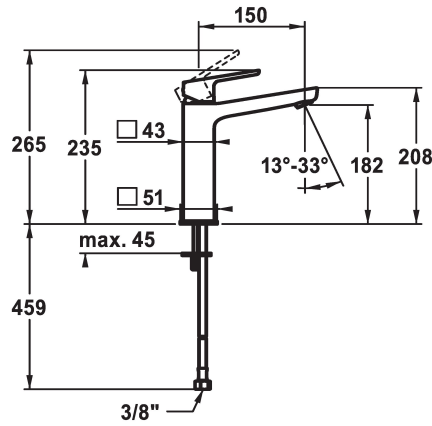

KWC MONTA Lever mixer - Basin

Modell-Linie: MONTA | 12.411.093.000FL
Hanat | Käsi käyttöiset hanat

KWC-No.

124523

chromeline, A 150, flexible connection hoses, without pop-up valve

- * Lever mixer
- * For top-mounted basins
- * EcoProtect - water-saving device
- * Fixed spout
- Neoperl® Perlator® SSR, swivelling jet regulator
- * OptimalSpace - ample space for washing or working
- * KWC cartridge M 35 OP

- with ceramic discs
- flow rate and temperature continuously variable
- temperature limitation
- * Flexible connection hoses 3/8"
- * Fastening by means of stud bolt 2x M6 x 1
- * Mounting hole size ø35 mm

Tekniset tiedot

A_Spout_Spray
ATT-KWC-ABLAUFGARNITUR
Connection
Spout
Handling
ATT-KWC-FARBCODE
Installation_type
Faucet_typ
Measure_Height
G_Acoustic group
Projection_A
EnergyLabelCH
ATT-KWC-MASS-WASSERAUSTRITT
Materiaali
lviCode

5 l/min (3 bar)
ohne_Ablaufgarnitur
Flexible_Anschlusschläuche
Kiinnitetty
topbedient
chromeline
Standmontage
01
235
yes
A150
A
182
Messinki
0

Varaosat

KWC MONTA Lever mixer - Basin

Modell-Linie: MONTA | 12.411.093.000FL
Hanat | Käsi­käyt­toiset hanat