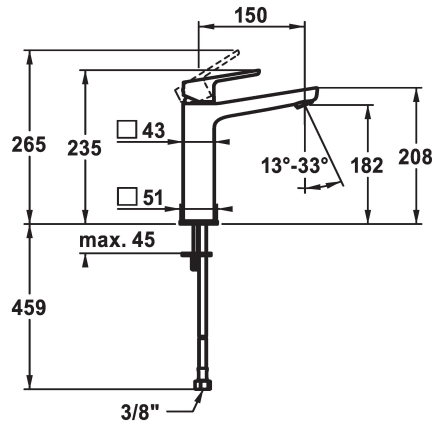

KWC MONTA Lever mixer - Basin

Modell-Linie: MONTA | 12.411.093.000FL
Armatura umywalkowa | Armatura jednouchwytowa

KWC-No.

124523

chromeline, A 150, flexible connection hoses, without pop-up valve

- * Lever mixer
- * For top-mounted basins
- * EcoProtect - water-saving device
- * Fixed spout
- Neoperl® Perlator® SSR, swivelling jet regulator
- * OptimalSpace - ample space for washing or working
- * KWC cartridge M 35 OP

- with ceramic discs
- flow rate and temperature continuously variable
- temperature limitation
- * Flexible connection hoses 3/8"
- * Fastening by means of stud bolt 2x M6 x 1
- * Mounting hole size ø35 mm

Dane techniczne

A_Spout_Spray
ATT-KWC-ABLAUFGARNITUR
Connection
ATT-KWC-AUSLAUF
Handling
ATT-KWC-FARBCODE
Installation_type
Faucet_typ
Dimension Height
G_Acoustic group
Projection_A
EnergyLabelCH
ATT-KWC-MASS-WASSERAUSTRITT
Materiał

5 l/min (3 bar)
ohne_Ablaufgarnitur
Flexible_Anschlusschläuche
fest
topbedient
chromeline
Standmontage
01
235
1
A150
A
182
Mosiądz

Części zamienne

KWC MONTA Lever mixer - Basin

Modell-Linie: MONTA | 12.411.093.000FL
Armatura umywalkowa | Armatura jednouchwytowa