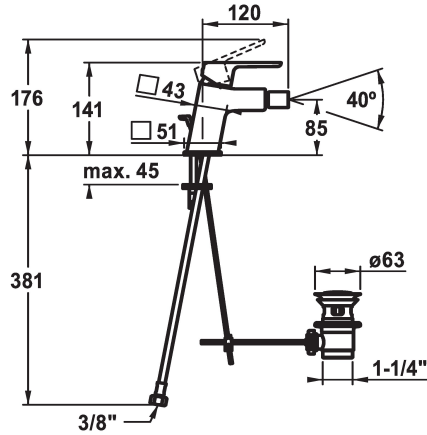

### KWC-No.

**124524**  
chromeline, A 120, flexible connection hoses, with pop-up valve

- \* Lever mixer
- \* EcoProtect - water-saving device
- \* Fixed spout
- ball joint aerator Neoperl® Perlator®
- \* KWC cartridge M 35 OP
- with ceramic discs

- flow rate and temperature continuously variable
- temperature limitation
- \* Flexible connection hoses 3/8"
- \* Fastening by means of stud bolt M8 x 1
- \* Mounting hole size ø35 mm

### Technical Data

Flow rate	5 l/min (3 bar)
Pop-up_valve	with pop-up valve
Connection	Flexible connection hoses
Spout	fixed
Handling	top lever
Color code	chrome
Installation_type	Pillar installation
Faucet_typ	Lever mixer
Dimension Height	141
G_Acoustic group	I
Projection_A	A 120
Energy Label	A
Dimension Water outlet	85
material	Brass

Flow rate	5 l/min (3 bar)
Pop-up_valve	with pop-up valve
Connection	Flexible connection hoses
Spout	fixed
Handling	top lever
Color code	chrome
Installation_type	Pillar installation
Faucet_typ	Lever mixer
Dimension Height	141
G_Acoustic group	I
Projection_A	A 120
Energy Label	A
Dimension Water outlet	85
material	Brass