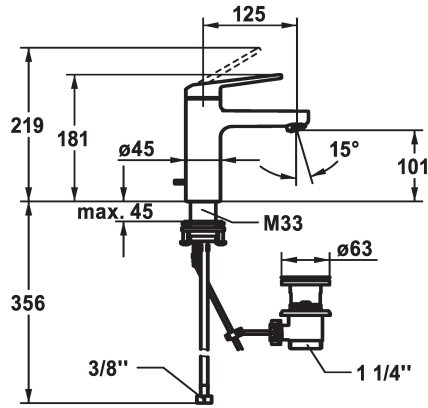

## KWC DOMO 6.0 Lever mixer - Basin

Modell-Linie: DOMO 6.0 | 12.668.041.000FL  
Umyvadlové armatury | Hydraulické armatury

### KWC-No.

**124546**  
chromeline, A 125, flexible connection hoses, with pop-up valve

**124547**  
chromeline, A 125, flexible connection hoses, without pop-up valve

- \* Lever mixer
- \* EcoProtect - water-saving device
- \* Fixed spout
- Neoperl® Cascade® SLC
- \* KWC cartridge M 35 OP
- with ceramic discs
- flow rate and temperature continuously variable

### ATT-KWC- ABLAUFGARNITUR

mit\_Ablaufgarnitur

ohne\_Ablaufgarnitur

- temperature limitation
- \* Flexible connection hoses 3/8"
- \* QuickInstallation - Fastening via threaded connection with locking screws
- \* Mounting hole size ø35 mm
- \* Scope of delivery:
- KWC pop-up valve Z.538.581.000

Faucet\_typ

Measure\_Height

G\_Acoustic group

Projection\_A

EnergyLabelCH

ATT-KWC-MASS-WASSERAUSTRITT

Material

4 l/min (3 bar)