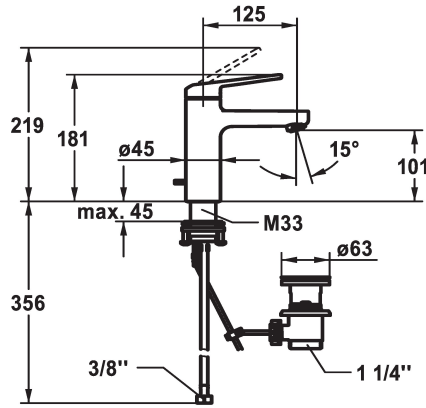

## KWC DOMO 6.0 Lever mixer - Basin - CoolFix

Modell-Linie: DOMO 6.0 | 12.668.031.000FL  
Umyvadlové armatury | Hydraulické armatury

### KWC-No.

**124548**  
chromeline, A 125, flexible connection hoses, with pop-up valve

**124549**  
chromeline, A 125, flexible connection hoses, without pop-up valve

- \* Lever mixer
- \* CoolFix - Cold water flow with a centered lever
- \* EcoProtect - water-saving device
- \* Fixed spout
  - Neoperl® Cascade® SLC
- \* KWC cartridge M 35 OP
  - with ceramic discs
  - flow rate and temperature continuously variable

### ATT-KWC- ABLAUFGARNITUR

mit\_Ablaufgarnitur

ohne\_Ablaufgarnitur

- temperature limitation
- \* Flexible connection hoses 3/8"
- \* QuickInstallation - Fastening via threaded connection with locking screws
- \* Mounting hole size ø35 mm
- \* Scope of delivery:
  - KWC pop-up valve Z.538.581.000

Faucet\_typ

Measure\_Height

ATT-KWC-ENERGIESPAREN

G\_Acoustic\_group

Projection\_A

EnergyLabelCH

ATT-KWC-MASS-WASSERAUSTRITT

Materiál