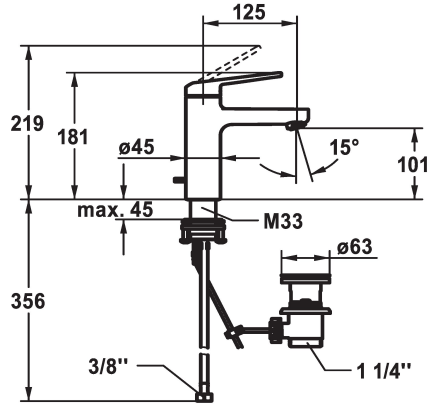

### KWC-No.

**124548**  
chromeline, A 125, flexible connection hoses, with pop-up valve

**124549**  
chromeline, A 125, flexible connection hoses, without pop-up valve

- \* Lever mixer
- \* CoolFix - Cold water flow with a centered lever
- \* EcoProtect - water-saving device
- \* Fixed spout
- Neoperl® Cascade® SLC
- \* KWC cartridge M 35 OP
- with ceramic discs
- flow rate and temperature continuously variable

### pop-up valve

with pop-up valve

without pop-up valve

- temperature limitation
- \* Flexible connection hoses 3/8"
- \* QuickInstallation - Fastening via threaded connection with locking screws
- \* Mounting hole size ø35 mm
- \* Scope of delivery:
- KWC pop-up valve Z.538.581.000

### Technical Data

Flow rate	4 l/min (3 bar)
pop-up valve	with pop-up valve
Connection	Flexible connection hoses
Spout	fixed
Handling	top lever
Color code	chromeline
Installation type	Pillar installation
Faucet_typ	Basin1
Measure Height	181
Energysaving	Coolfix
Acoustic group	yes
Projection A	A 125
Energy label	A
Dimension Water outlet	101
material	Brass

Flow rate	4 l/min (3 bar)
pop-up valve	with pop-up valve
Connection	Flexible connection hoses
Spout	fixed
Handling	top lever
Color code	chromeline
Installation type	Pillar installation
Faucet_typ	Basin1
Measure Height	181
Energysaving	Coolfix
Acoustic group	yes
Projection A	A 125
Energy label	A
Dimension Water outlet	101
material	Brass