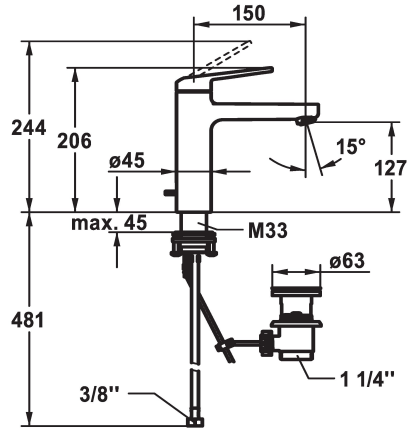

KWC DOMO 6.0 Lever mixer - Basin

Modell-Linie: **DOMO 6.0** | 12.668.042.000FL
Hanat | Käsi­käyt­toiset hanat

KWC-No.

124552
chromeline, A 150, flexible connection hoses, with pop-up valve

124553
chromeline, A 150, flexible connection hoses, without pop-up valve

ATT-KWC- ABLAUFGARNITUR

mit_Ablaufgarnitur

ohne_Ablaufgarnitur

- temperature limitation
- * Flexible connection hoses 3/8"
- * QuickInstallation - Fastening via threaded connection with locking screws
- * Mounting hole size ø35 mm
- * Scope of delivery:
- KWC pop-up valve Z.538.581.000

Tekniset tiedot

A_Spout_Spray
ATT-KWC-ABLAUFGARNITUR
Connection
Spout
Handling
ATT-KWC-FARBCODE
Installation_type
Faucet_typ
Measure_Height
G_Acoustic group
Projection_A
EnergyLabelCH
ATT-KWC-MASS-WASSERAUSTRITT
Materiaali
lviCode

4 l/min (3 bar)
mit_Ablaufgarnitur
Flexible_Anschluss­schläuche
Kiinnitetty
topbedient
chromeline
Standmontage
01
206
yes
A150
A
127
Messinki
0