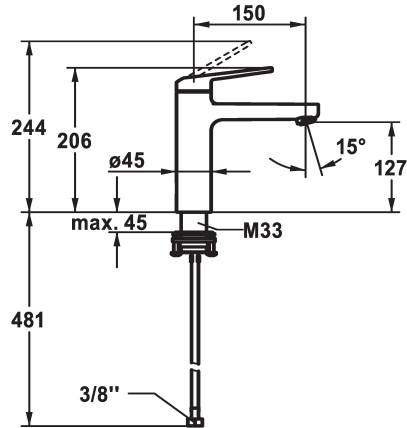

KWC DOMO 6.0

Lever mixer - Basin - CoolFix

Modell-Linie: DOMO 6.0 | 12.668.072.000FL

Umyvadlové armatury | Hydraulické armatury

KWC-No.

124554

chromeline, A 150, flexible connection hoses, with pop-up valve

124555

chromeline, A 150, flexible connection hoses, without pop-up valve

- * Lever mixer
- * CoolFix - Cold water flow with a centered lever
- * EcoProtect - water-saving device
- * Fixed spout
- Neoperl® Cascade® SLC
- * OptimalSpace - ample space for washing or working
- * KWC cartridge M 35 OP

ATT-KWC-ABLAUFGARNITUR

mit_Ablaufgarnitur

ohne_Ablaufgarnitur

- with ceramic discs
- flow rate and temperature continuously variable
- temperature limitation
- * Flexible connection hoses 3/8"
- * QuickInstallation - Fastening via threaded connection with locking screws
- * Mounting hole size ø35 mm

Faucet_typ

Measure_Height

ATT-KWC-ENERGIESPAREN

G_Acoustic group

Projection_A

EnergyLabelCH

ATT-KWC-MASS-WASSERAUSTRITT

Materiál