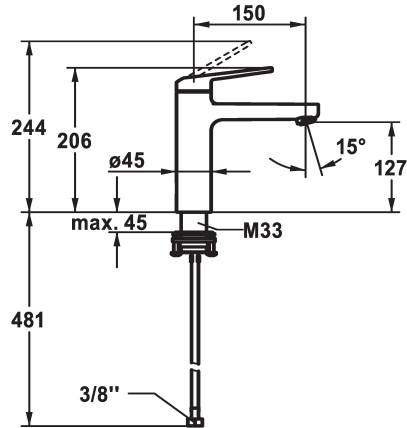

## KWC DOMO 6.0

Lever mixer - Basin - CoolFix

Modell-Linie: DOMO 6.0 | 12.668.072.000FL

Taps | Manual taps

### KWC-No.

**124554**

chromeline, A 150, flexible connection hoses, with pop-up valve

**124555**

chromeline, A 150, flexible connection hoses, without pop-up valve

- \* Lever mixer
- \* CoolFix - Cold water flow with a centered lever
- \* EcoProtect - water-saving device
- \* Fixed spout
- Neoperl® Cascade® SLC
- \* OptimalSpace - ample space for washing or working
- \* KWC cartridge M 35 OP

### pop-up valve

with pop-up valve

without pop-up valve

- with ceramic discs
- flow rate and temperature continuously variable
- temperature limitation
- \* Flexible connection hoses 3/8"
- \* QuickInstallation - Fastening via threaded connection with locking screws
- \* Mounting hole size 45 mm

### Technical Data

Flow rate
pop-up valve
Connection
Spout
Handling
Color code
Installation type
Faucet_typ
Measure Height
Energysaving
Acoustic group
Projection A
Energy label
Dimension Water outlet
material