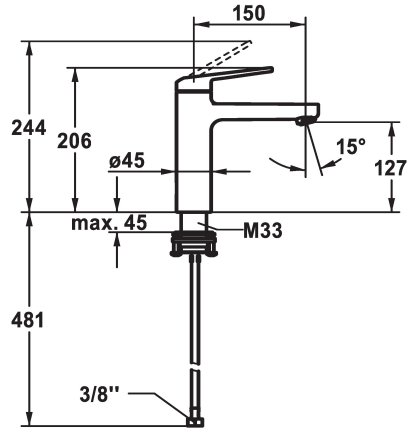

KWC DOMO 6.0 Lever mixer - Basin - CoolFix

Modell-Linie: **DOMO 6.0** | 12.668.072.000FL
Hanat | Käsi­käyt­toiset hanat

KWC-No.

124554
chromeline, A 150, flexible connection hoses, with pop-up valve

124555
chromeline, A 150, flexible connection hoses, without pop-up valve

- * Lever mixer
- * CoolFix - Cold water flow with a centered lever
- * EcoProtect - water-saving device
- * Fixed spout
- Neoperl® Cascade® SLC
- * OptimalSpace - ample space for washing or working
- * KWC cartridge M 35 OP

ATT-KWC- ABLAUF­GARNITUR

mit_Ablaufgarnitur

ohne_Ablaufgarnitur

- with ceramic discs
- flow rate and temperature continuously variable
- temperature limitation
- * Flexible connection hoses 3/8"
- * QuickInstallation - Fastening via threaded connection with locking screws
- * Mounting hole size ø35 mm

Tekniset tiedot

A_Spout_Spray
ATT-KWC-ABLAUF­GARNITUR
Connection
Spout
Handling
ATT-KWC-FARB­CODE
Installation_type
Faucet_typ
Measure_Height
ATT-KWC-ENERGIESPAREN
G_Acoustic group
Projection_A
EnergyLabelCH
ATT-KWC-MASS-WASSERAUSTRITT
Materiaali
lviCode