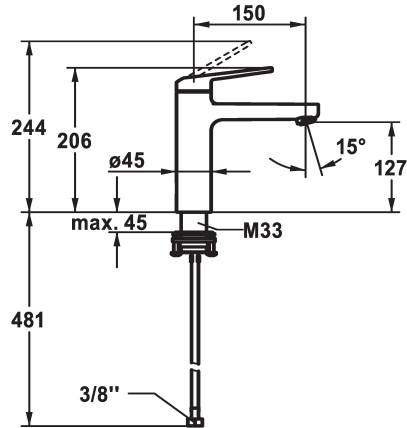

## KWC DOMO 6.0

Lever mixer - Basin - CoolFix

Modell-Linie: DOMO 6.0 | 12.668.072.000FL

Armatura umywalkowa | Armatura jednouchwytywa

### KWC-No.

**124554**

chromeline, A 150, flexible connection hoses, with pop-up valve

**124555**

chromeline, A 150, flexible connection hoses, without pop-up valve

- \* Lever mixer
- \* CoolFix - Cold water flow with a centered lever
- \* EcoProtect - water-saving device
- \* Fixed spout
- Neoperl® Cascade® SLC
- \* OptimalSpace - ample space for washing or working
- \* KWC cartridge M 35 OP

### ATT-KWC-ABLAUFGARNITUR

mit\_Ablaufgarnitur

ohne\_Ablaufgarnitur

- with ceramic discs
- flow rate and temperature continuously variable
- temperature limitation
- \* Flexible connection hoses 3/8"
- \* QuickInstallation - Fastening via threaded connection with locking screws
- \* Mounting hole size ø35 mm

Faucet\_typ

Dimension Height

ATT-KWC-ENERGIESPAREN

G\_Acoustic group

Projection\_A

EnergyLabelCH

ATT-KWC-MASS-WASSERAUSTRITT

Material