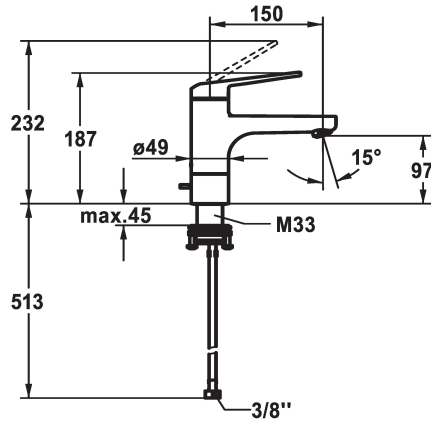

KWC DOMO 6.0 Lever mixer - Basin

Modell-Linie: DOMO 6.0 | 12.668.021.000FL
Armatura umywalkowa | Armatura jednouchwytywa

KWC-No.

124561
chromeline, A 150, flexible connection hoses, with pop-up valve

124562
chromeline, A 150, flexible connection hoses, without pop-up valve

- * Lever mixer
- * EcoProtect - water-saving device
- * Swivel spout 90°
- Neoperl® Cascade® SLC
- * OptimalSpace - ample space for washing or working
- * KWC cartridge M 35 S
- with ceramic discs

ATT-KWC- ABLAUFGARNITUR

mit_Ablaufgarnitur

ohne_Ablaufgarnitur

- flow rate and temperature continuously variable
- temperature limitation
- * Flexible connection hoses 3/8"
- * QuickInstallation - Fastening via threaded connection with locking screws
- * Mounting hole size ø35 mm

Faucet_typ

Dimension Height

G_Acoustic group

Projection_A

EnergyLabelCH

ATT-KWC-MASS-WASSERAUSTRITT

Material

5 l/min (3 bar)