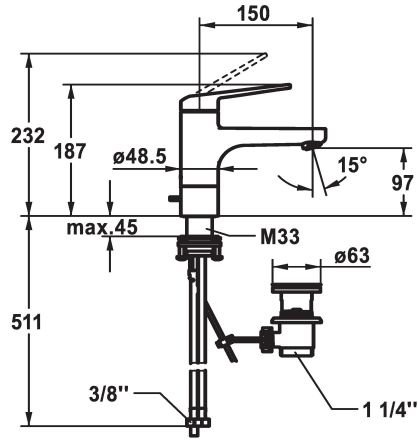

## KWC DOMO 6.0

Lever mixer - Basin - Low pressure

Modell-Linie: DOMO 6.0 | 12.665.011.000FL

Hanat | Käsi­käyt­toiset hanat

### KWC-No.

**124564**

chromeline, A 150, flexible connection hoses, with pop-up valve

**124565**

chromeline, A 150, flexible connection hoses, without pop-up valve

- \* Lever mixer
- \* EcoProtect - water-saving device
- \* Swivel spout 90°
- Jet regulator
- \* OptimalSpace - ample space for washing or working
- \* KWC cartridge M 35 S
- with ceramic discs
- flow rate and temperature continuously variable

### ATT-KWC-ABLAUF­GARNITUR

mit\_Ablaufgarnitur

ohne\_Ablaufgarnitur

- temperature limitation
- \* Flexible connection hoses 3/8"
- \* QuickInstallation - Fastening via threaded connection with locking screws
- \* Mounting hole size ø35 mm
- \* Scope of delivery:
- KWC pop-up valve Z.538.581.000

Faucet\_typ

Measure\_Height

ATT-KWC-ENERGIESPAREN

G\_Acoustic\_group

Projection\_A

EnergyLabelCH

ATT-KWC-MASS-WASSERAUSTRITT

Materiaali