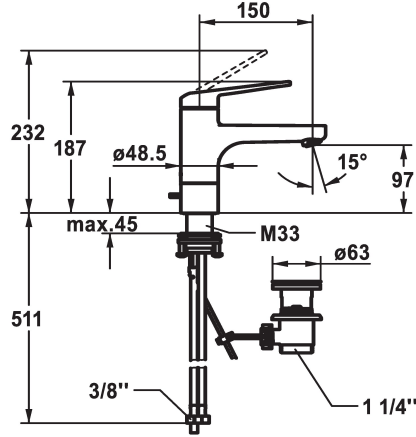

KWC DOMO 6.0

Lever mixer - Basin - Low pressure

Modell-Linie: DOMO 6.0 | 12.665.011.000FL

Armatura umywalkowa | Armatura jednouchwytowa

KWC-No.

124564

chromeline, A 150, flexible connection hoses, with pop-up valve

124565

chromeline, A 150, flexible connection hoses, without pop-up valve

- * Lever mixer
- * EcoProtect - water-saving device
- * Swivel spout 90°
- Jet regulator
- * OptimalSpace - ample space for washing or working
- * KWC cartridge M 35 S
- with ceramic discs
- flow rate and temperature continuously variable

ATT-KWC-ABLAUFGARNITUR

mit_Ablaufgarnitur

ohne_Ablaufgarnitur

- temperature limitation
- * Flexible connection hoses 3/8"
- * QuickInstallation - Fastening via threaded connection with locking screws
- * Mounting hole size ø35 mm
- * Scope of delivery:
- KWC pop-up valve Z.538.581.000

Faucet_typ

Dimension Height

ATT-KWC-ENERGIESPAREN

G_Acoustic_group

Projection_A

EnergyLabelCH

ATT-KWC-MASS-WASSERAUSTRITT

Material