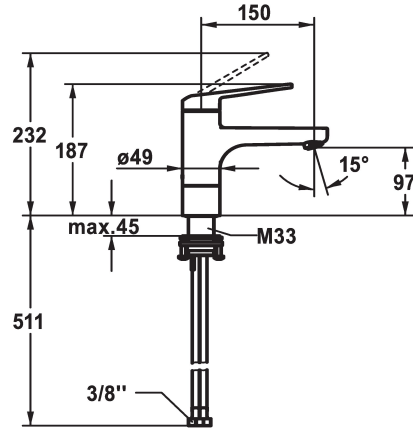

## KWC DOMO 6.0

Lever mixer - Basin - Low pressure

Modell-Linie: DOMO 6.0 | 12.665.021.000FL

Umyvadlové armatury | Hydraulické armatury

### KWC-No.

**124564**

chromeline, A 150, flexible connection hoses, with pop-up valve

**124565**

chromeline, A 150, flexible connection hoses, without pop-up valve

- \* Lever mixer
- \* EcoProtect - water-saving device
- \* Swivel spout 90°
- Jet regulator
- \* OptimalSpace - ample space for washing or working
- \* KWC cartridge M 35 S
- with ceramic discs

### ATT-KWC- ABLAUFGARNITUR

mit\_Ablaufgarnitur

ohne\_Ablaufgarnitur

- flow rate and temperature continuously variable
- temperature limitation
- \* Flexible connection hoses 3/8"
- \* QuickInstallation - Fastening via threaded connection with locking screws
- \* Mounting hole size ø35 mm

### Technické údaje

ATT-KWC-ABLAUFGARNITUR
Connection
ATT-KWC-AUSLAUF
Handling
ATT-KWC-FARBCODE
Installation_type
Faucet_typ
Measure_Height
ATT-KWC-ENERGIESPAREN
G_Acoustic group
Projection_A
EnergyLabelCH
ATT-KWC-MASS-WASSERAUSTRITT
Material