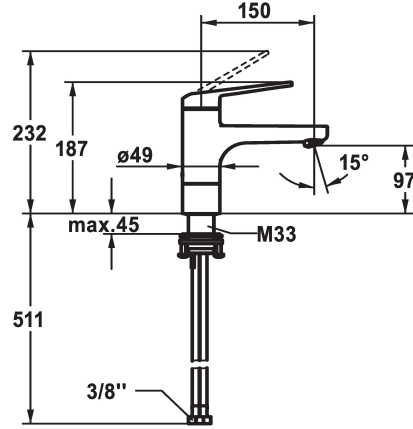

KWC DOMO 6.0

Lever mixer - Basin - Low pressure

Modell-Linie: DOMO 6.0 | 12.665.021.000FL

Taps | Manual taps

KWC-No.

124564

chromeline, A 150, flexible connection hoses, with pop-up valve

124565

chromeline, A 150, flexible connection hoses, without pop-up valve

- * Lever mixer
- * EcoProtect - water-saving device
- * Swivel spout 90°
- Jet regulator
- * OptimalSpace - ample space for washing or working
- * KWC cartridge M 35 S
- with ceramic discs

pop-up assembly

with pop-up valve

without pop-up valve

- flow rate and temperature continuously variable
- temperature limitation
- * Flexible connection hoses 3/8"
- * QuickInstallation - Fastening via threaded connection with locking screws
- * Mounting hole size ø35 mm

Technical Data

pop-up assembly
Connection
Spout
Handling
Color code
Installation type
Faucet_typ
Dimension Height
Energysaving
Acoustic group
Projection A
Energy label
Dimension Water outlet
material

without pop-up valve
Flexible connection hoses
swivel
top lever
chromeline
Pillar installation
Faucet
187
low pressure
yes
A 150
A
97
Brass