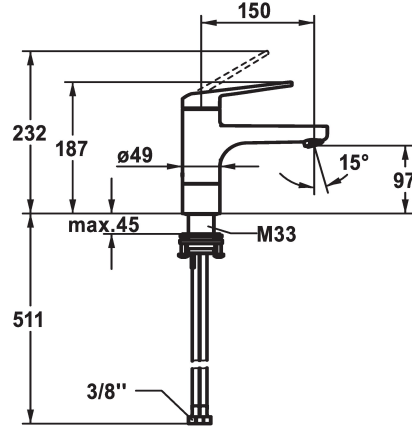

KWC DOMO 6.0 Lever mixer - Basin - Low pressure

Modell-Linie: DOMO 6.0 | 12.665.021.000FL
Taps | Manual taps

KWC-No.

124564
chromeline, A 150, flexible connection hoses, with pop-up valve

124565
chromeline, A 150, flexible connection hoses, without pop-up valve

- * Lever mixer
- * EcoProtect - water-saving device
- * Swivel spout 90°
- Jet regulator
- * OptimalSpace - ample space for washing or working
- * KWC cartridge M 35 S
- with ceramic discs

pop-up valve

with pop-up valve

without pop-up valve

- flow rate and temperature continuously variable
- temperature limitation
- * Flexible connection hoses 3/8"
- * QuickInstallation - Fastening via threaded connection with locking screws
- * Mounting hole size ø35 mm

Technical Data

pop-up valve
Connection
Spout
Handling
Color code
Installation type
Faucet_typ
Measure Height
Energysaving
Acoustic group
Projection A
Energy label
Dimension Water outlet
material

without pop-up valve
Flexible connection hoses
swivel
top lever
chromeline
Pillar installation
Faucet
187
low pressure
yes
A 150
A
97
Brass