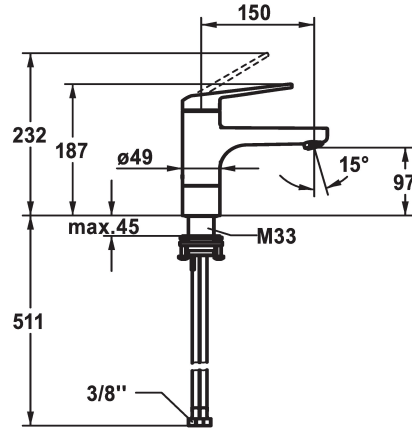

## KWC DOMO 6.0 Lever mixer - Basin - Low pressure

Modell-Linie: **DOMO 6.0** | 12.665.021.000FL  
Hanat | Käsikäyttöiset hanat

### KWC-No.

**124564**  
chromeline, A 150, flexible connection hoses, with pop-up valve

**124565**  
chromeline, A 150, flexible connection hoses, without pop-up valve

- \* Lever mixer
- \* EcoProtect - water-saving device
- \* Swivel spout 90°
- Jet regulator
- \* OptimalSpace - ample space for washing or working
- \* KWC cartridge M 35 S
- with ceramic discs

### ATT-KWC- ABLAUFGARNITUR

mit\_Ablaufgarnitur

ohne\_Ablaufgarnitur

- flow rate and temperature continuously variable
- temperature limitation
- \* Flexible connection hoses 3/8"
- \* QuickInstallation - Fastening via threaded connection with locking screws
- \* Mounting hole size ø35 mm

### Tekniset tiedot

ATT-KWC-ABLAUFGARNITUR
Connection
Spout
Handling
ATT-KWC-FARBCODE
Installation_type
Faucet_typ
Measure_Height
ATT-KWC-ENERGIESPAREN
G_Acoustic group
Projection_A
EnergyLabelCH
ATT-KWC-MASS-WASSERAUSTRITT
Materiaali
lviCode