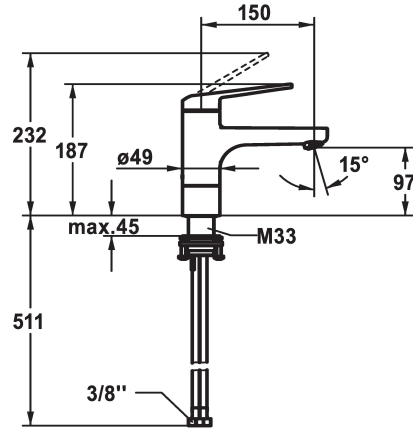

## KWC DOMO 6.0 Lever mixer - Basin - Low pressure

Modell-Linie: DOMO 6.0 | 12.665.021.000FL  
Armatura umywalkowa | Armatura jednouchwytywa

### KWC-No.

**124564**  
chromeline, A 150, flexible connection hoses, with pop-up valve

**124565**  
chromeline, A 150, flexible connection hoses, without pop-up valve

- \* Lever mixer
- \* EcoProtect - water-saving device
- \* Swivel spout 90°
- Jet regulator
- \* OptimalSpace - ample space for washing or working
- \* KWC cartridge M 35 S
- with ceramic discs

### ATT-KWC- ABLAUFGARNITUR

mit\_Ablaufgarnitur

ohne\_Ablaufgarnitur

- flow rate and temperature continuously variable
- temperature limitation
- \* Flexible connection hoses 3/8"
- \* QuickInstallation - Fastening via threaded connection with locking screws
- \* Mounting hole size  $\varnothing 35$  mm

### Dane techniczne

ATT-KWC-ABLAUFGARNITUR
Connection
ATT-KWC-AUSLAUF
Handling
ATT-KWC-FARBCODE
Installation_type
Faucet_typ
Dimension Height
ATT-KWC-ENERGIESPAREN
G_Acoustic group
Projection_A
EnergyLabelCH
ATT-KWC-MASS-WASSERAUSTRITT
Material