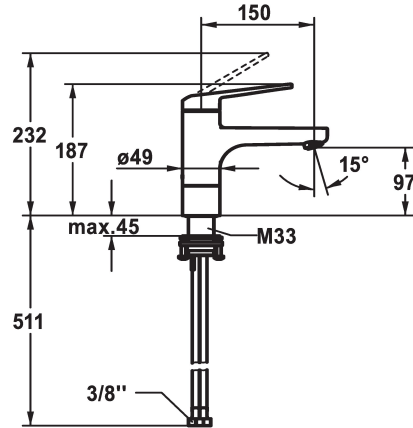

KWC DOMO 6.0 Lever mixer - Basin - Low pressure

Modell-Linie: **DOMO 6.0** | 12.665.021.000FL
Kranar | Hydraulické armatúry

KWC-No.

124564
chromeline, A 150, flexible connection hoses, with pop-up valve

124565
chromeline, A 150, flexible connection hoses, without pop-up valve

- * Lever mixer
- * EcoProtect - water-saving device
- * Swivel spout 90°
- Jet regulator
- * OptimalSpace - ample space for washing or working
- * KWC cartridge M 35 S
- with ceramic discs

Technical Data

ATT-KWC-ABLAUFGARNITUR
Connection
ATT-KWC-AUSLAUF
Handling
ATT-KWC-FARBCODE
Installation_type
Faucet_typ
Measure_Height
ATT-KWC-ENERGIESPAREN
G_Acoustic group
Projection_A
EnergyLabelCH
ATT-KWC-MASS-WASSERAUSTRITT
Material

ATT-KWC- ABLAUFGARNITUR

mit_Ablaufgarnitur

ohne_Ablaufgarnitur

- flow rate and temperature continuously variable
- temperature limitation
- * Flexible connection hoses 3/8"
- * QuickInstallation - Fastening via threaded connection with locking screws
- * Mounting hole size $\varnothing 35$ mm