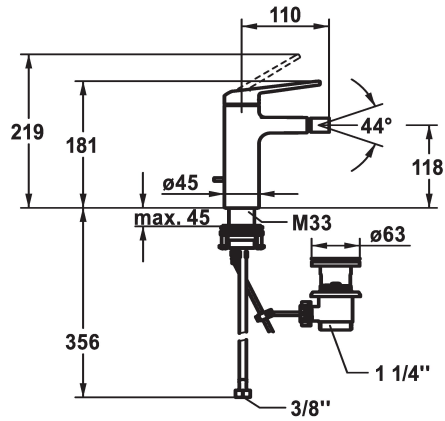

## KWC DOMO 6.0 Lever mixer - Bidet

Modell-Linie: DOMO 6.0 | 13.661.041.000FL  
Umyvadlové armatury | Hydraulické armatury

### KWC-No.

**124569**

chromeline, A 110, flexible connection hoses, with pop-up valve

- \* Lever mixer
- \* EcoProtect - water-saving device
- \* Fixed spout
  - ball joint aerator Neoperl® Caché®
- \* KWC cartridge M 35 OP
  - with ceramic discs
  - flow rate and temperature continuously variable

- temperature limitation
- \* Flexible connection hoses 3/8"
- \* QuickInstallation - Fastening via threaded connection with locking screws
- \* Mounting hole size ø35 mm
- \* Scope of delivery:
  - KWC pop-up valve Z.538.581.000

### Technické údaje

A_Spout_Spray
ATT-KWC-ABLAUFGARNITUR
Connection
ATT-KWC-AUSLAUF
Handling
ATT-KWC-FARBCODE
Installation_type
Faucet_typ
Measure_Height
G_Acoustic_group
Projection_A
EnergyLabelCH
ATT-KWC-MASS-WASSERAUSTRITT
Materiál