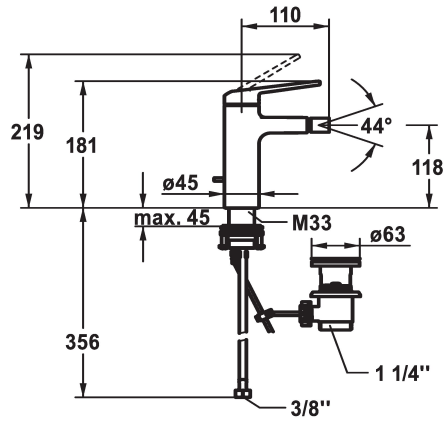

## KWC DOMO 6.0 Lever mixer - Bidet

Modell-Linie: DOMO 6.0 | 13.661.041.000FL  
Taps | Manual taps

### KWC-No.

**124569**

chromeline, A 110, flexible connection hoses, with pop-up valve

- \* Lever mixer
- \* EcoProtect - water-saving device
- \* Fixed spout
- ball joint aerator Neoperl® Caché®
- \* KWC cartridge M 35 OP
- with ceramic discs
- flow rate and temperature continuously variable

- temperature limitation
- \* Flexible connection hoses 3/8"
- \* QuickInstallation - Fastening via threaded connection with locking screws
- \* Mounting hole size ø35 mm
- \* Scope of delivery:
- KWC pop-up valve Z.538.581.000

### Technical Data

Flow rate
Pop-up_valve
Connection
Spout
Handling
Color code
Installation_type
Faucet_typ
Dimension Height
Acoustic group
Projection_A
Energy Label
Dimension Water outlet
material

4 l/min (3 bar)
with pop-up valve
Flexible connection hoses
fixed
top lever
chrome
Pillar installation
Faucet
181
Battery1
A 110
A
118
Brass