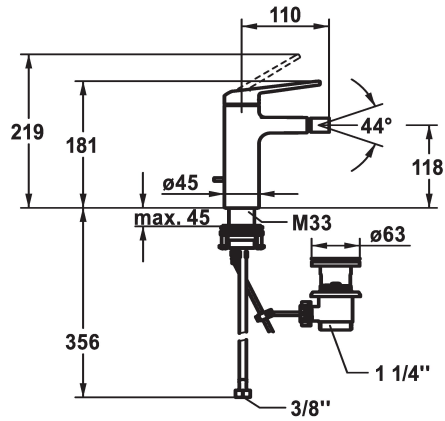

## KWC DOMO 6.0 Lever mixer - Bidet

Modell-Linie: DOMO 6.0 | 13.661.041.000FL  
Taps | Manual taps

### KWC-No.

**124569**

chromeline, A 110, flexible connection hoses, with pop-up valve

- \* Lever mixer
- \* EcoProtect - water-saving device
- \* Fixed spout
  - ball joint aerator Neoperl® Caché®
- \* KWC cartridge M 35 OP
  - with ceramic discs
  - flow rate and temperature continuously variable

- temperature limitation
- \* Flexible connection hoses 3/8"
- \* QuickInstallation - Fastening via threaded connection with locking screws
- \* Mounting hole size ø35 mm
- \* Scope of delivery:
  - KWC pop-up valve Z.538.581.000

### Technical Data

Flow rate
pop-up valve
Connection
Spout
Handling
Color code
Installation type
Faucet_typ
Measure Height
Acoustic group
Projection A
Energy label
Dimension Water outlet
material

4 l/min (3 bar)
with pop-up valve
Flexible connection hoses
fixed
top lever
chromeline
Pillar installation
Faucet
181
yes
A 110
A
118
Brass