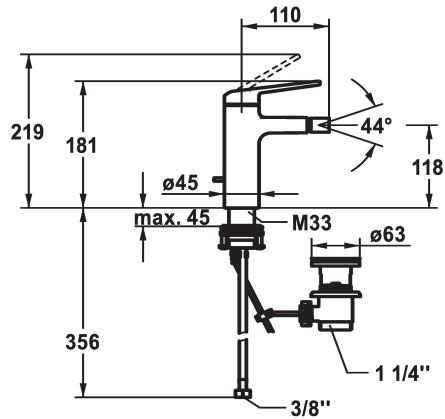

KWC DOMO 6.0 Lever mixer - Bidet

Modell-Linie: DOMO 6.0 | 13.661.041.000FL
Hanat | Käsi­käyt­toiset hanat

KWC-No.

124569

chromeline, A 110, flexible connection hoses, with pop-up valve

- * Lever mixer
- * EcoProtect - water-saving device
- * Fixed spout
- ball joint aerator Neoperl® Caché®
- * KWC cartridge M 35 OP
- with ceramic discs
- flow rate and temperature continuously variable

- temperature limitation
- * Flexible connection hoses 3/8"
- * QuickInstallation - Fastening via threaded connection with locking screws
- * Mounting hole size 45 mm
- * Scope of delivery:
- KWC pop-up valve Z.538.581.000

Tekniset tiedot

A_Spout_Spray
ATT-KWC-ABLAUFGARNITUR
Connection
Spout
Handling
ATT-KWC-FARBCODE
Installation_type
Faucet_typ
Measure_Height
G_Acoustic_group
Projection_A
EnergyLabelCH
ATT-KWC-MASS-WASSERAUSTRITT
Materiaali
lviCode

4 l/min (3 bar)
mit_Ablaufgarnitur
Flexible_Anschluss­schläuche
Kiinnitetty
topbedient
chromeline
Standmontage
01
181
yes
A110
A
118
Messinki
0