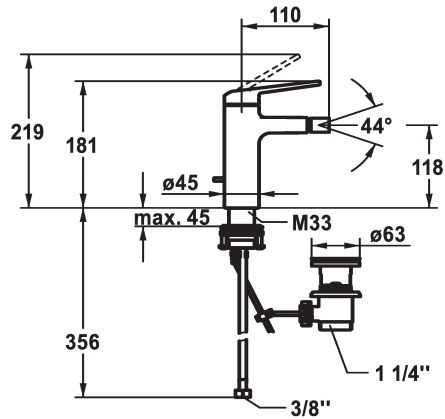

KWC DOMO 6.0 Lever mixer - Bidet

Modell-Linie: DOMO 6.0 | 13.661.041.000FL
Armatura umywalkowa | Armatura jednouchwytywa

KWC-No.

124569
chromeline, A 110, flexible connection hoses, with pop-up valve

- * Lever mixer
- * EcoProtect - water-saving device
- * Fixed spout
- ball joint aerator Neoperl® Caché®
- * KWC cartridge M 35 OP
- with ceramic discs
- flow rate and temperature continuously variable

- temperature limitation
- * Flexible connection hoses 3/8"
- * QuickInstallation - Fastening via threaded connection with locking screws
- * Mounting hole size ø35 mm
- * Scope of delivery:
- KWC pop-up valve Z.538.581.000

Dane techniczne

A_Spout_Spray
ATT-KWC-ABLAUFGARNITUR
Connection
ATT-KWC-AUSLAUF
Handling
ATT-KWC-FARBCODE
Installation_type
Faucet_typ
Dimension Height
G_Acoustic group
Projection_A
EnergyLabelCH
ATT-KWC-MASS-WASSERAUSTRITT
Material

4 l/min (3 bar)
mit_Ablaufgarnitur
Flexible_Anschlussschläuche
fest
topbedient
chromeline
Standmontage
01
181
1
A110
A
118
Mosiqdz