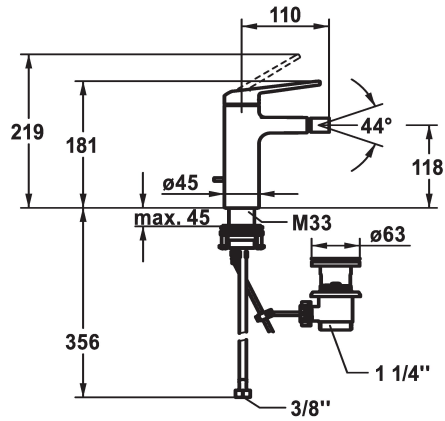

## KWC DOMO 6.0 Lever mixer - Bidet

Modell-Linie: DOMO 6.0 | 13.661.041.000FL  
Kranar | Hydraulické armatúry

### KWC-No.

**124569**

chromeline, A 110, flexible connection hoses, with pop-up valve

- \* Lever mixer
- \* EcoProtect - water-saving device
- \* Fixed spout
- ball joint aerator Neoperl® Caché®
- \* KWC cartridge M 35 OP
- with ceramic discs
- flow rate and temperature continuously variable

- temperature limitation
- \* Flexible connection hoses 3/8"
- \* QuickInstallation - Fastening via threaded connection with locking screws
- \* Mounting hole size ø35 mm
- \* Scope of delivery:
- KWC pop-up valve Z.538.581.000

01

Measure\_Height

181

G\_Acoustic group

1

Projection\_A

A110

EnergyLabelCH