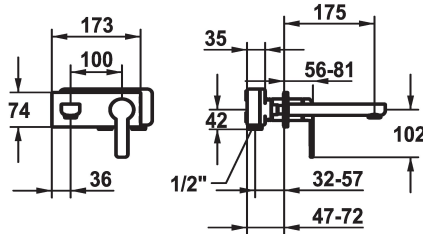

KWC DOMO 6.0 Trim kit - Lever mixer - Basin

Modell-Linie: **DOMO 6.0** | 11.662.033.000
Kranar | Hydraulické armatúry

KWC-No.

124584
chromeline, A 175, Trim kit

124585
chromeline, A 225, Trim kit

- * Trim kit Lever mixer
- * EcoProtect - water-saving device
- * Fixed spout
- Neoperf® Cascade® SLC
- * OptimalSpace - ample space for washing or working
- * KWC cartridge M 35 H

Projection_A

A175

A225

- with ceramic discs
- flow rate and temperature continuously variable
- * To be ordered separately:
- Unit for concealed installation 1/2" 39.001.401.931
- * To be ordered separately (optional or if necessary):
- Extension set 20 mm Z.536.333

Technical Data

A_Spout_Spray

ATT-KWC-AUSLAUF

Diameter

Handling

ATT-KWC-FARBCODE

Installation_type

Faucet_typ

G_Acoustic group

ATT-KWC-UNTERPUTZ

Projection_A

EnergyLabelCH

Material

5 l/min (3 bar)

fest

173x74