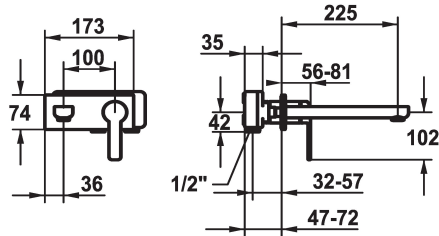

KWC DOMO 6.0 Trim kit - Lever mixer - Basin

Modell-Linie: DOMO 6.0 | 11.662.034.000
Umyvadlové armatury | Hydraulické armatury

KWC-No.

124584
chromeline, A 175, Trim kit

124585
chromeline, A 225, Trim kit

- * Trim kit Lever mixer
- * EcoProtect - water-saving device
- * Fixed spout
- Neoperl® Cascade® SLC
- * OptimalSpace - ample space for washing or working
- * KWC cartridge M 35 H

Projection_A

A175

A225

- with ceramic discs
- flow rate and temperature continuously variable
- * To be ordered separately:
- Unit for concealed installation 1/2" 39.001.401.931
- * To be ordered separately (optional or if necessary):
- Extension set 20 mm Z.536.333

G_Acoustic group

ATT-KWC-UNTERPUTZ

Projection_A

EnergyLabelCH

Materiál

5 l/min (3 bar)

fixovaná

173x74