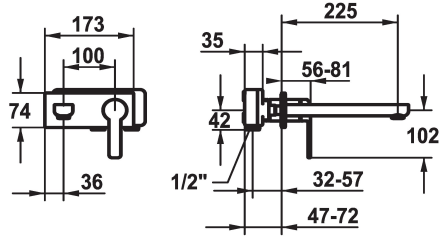

KWC DOMO 6.0 Trim kit - Lever mixer - Basin

Modell-Linie: DOMO 6.0 | 11.662.034.000
Taps | Manual taps

KWC-No.

124584
chromeline, A 175, Trim kit

124585
chromeline, A 225, Trim kit

- * Trim kit Lever mixer
- * EcoProtect - water-saving device
- * Fixed spout
- Neoperf® Cascade® SLC
- * OptimalSpace - ample space for washing or working
- * KWC cartridge M 35 H

Projection A

A 175

A 225

- with ceramic discs
- flow rate and temperature continuously variable
- * To be ordered separately:
- Unit for concealed installation 1/2" 39.001.401.931
- * To be ordered separately (optional or if necessary):
- Extension set 20 mm Z.536.333

Technical Data

Flow rate
Spout
Diameter
Handling
Color code
Installation type
Faucet_typ
Acoustic group
Concealed unit
Projection A
Energy label
material

5 l/min (3 bar)
fixed
173 x 74
front lever
chromeline
Wall mounted
Lever mixer
I
Trim kit
A 225
A
Brass