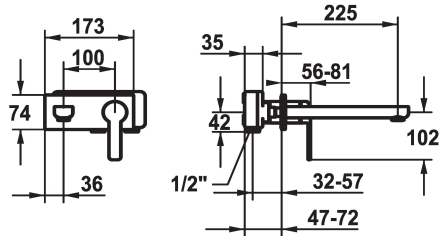

KWC DOMO 6.0 Trim kit - Lever mixer - Basin

Modell-Linie: **DOMO 6.0** | 11.662.034.000
Armatura umywalkowa | Armatura jednouchwytywa

KWC-No.

124584
chromeline, A 175, Trim kit

124585
chromeline, A 225, Trim kit

- * Trim kit Lever mixer
- * EcoProtect - water-saving device
- * Fixed spout
- Neoperl® Cascade® SLC
- * OptimalSpace - ample space for washing or working
- * KWC cartridge M 35 H

Projection_A

A175

A225

- with ceramic discs
- flow rate and temperature continuously variable
- * To be ordered separately:
- Unit for concealed installation 1/2" 39.001.401.931
- * To be ordered separately (optional or if necessary):
- Extension set 20 mm Z.536.333

Dane techniczne

A_Spout_Spray
ATT-KWC-AUSLAUF
średnicy
Handling
ATT-KWC-FARBCODE
Installation_type
Faucet_typ
G_Acoustic group
ATT-KWC-UNTERPUTZ
Projection_A
EnergyLabelCH
Materiał

5 l/min (3 bar)
fest
173x74
frontbedient
chromeline
Montaż naścienny
01
1
FM-Set
A225
A
Mosiądz