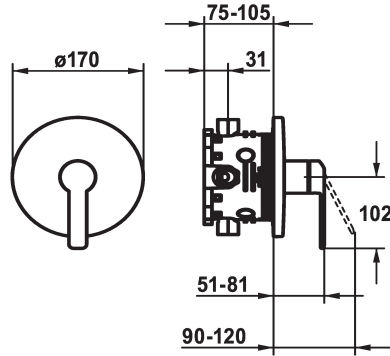

KWC DOMO 6.0 Trim kit - Lever mixer - Shower

Modell-Linie: DOMO 6.0 | 21.664.500.000
Showers | Manual shower

KWC-No.

124587
chromeline, Trim kit

- * Trim kit with function unit
- * Outflow top or below
- * KWC cartridge M 35 H
- with ceramic discs
- flow rate and temperature continuously variable
- * Scope of delivery:

- Function unit, lever, cap, sleeve, cover plate, holder for escutcheon
- Fastening of the cover plate without screws
- * To be ordered separately:
- Unit for concealed installation KWC BLUEBOX®
- ½", without shut-off valve, 39.999.900.931
- ¾" (½"), with shut-off valve, 39.999.910.931

Technical Data

Flow rate
Diameter
Handling
Color code
Installation_type
Faucet_typ
G_Acoustic group
Concealed_unit
Energy Label
material

19 l/min (3 bar)
D170
front lever
chrome
Wall mounted
Lever mixer
I
Trim kit
C
Brass

537953

KWC DOMO 6.0
Trim kit - Lever mixer - Shower

Modell-Linie: DOMO 6.0 | 21.664.500.000
Showers | Manual shower

Z.537.593

Z.537.595

Z.537.600

Z.537.953
