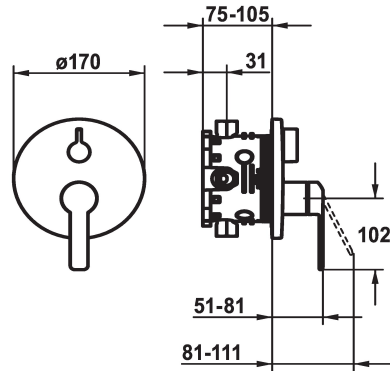

KWC DOMO 6.0 Trim kit - Lever mixer - Tub

Modell-Linie: **DOMO 6.0** | 20.664.510.000
Sprchové armatury | Vanové armatury

KWC-No.

124588
chromeline, Trim kit

124589
chromeline, Trim kit, with vacuum breaker

- * Trim kit with function unit
- * Outflow top and below
- * Turning handle for diverter
- * KWC cartridge M 35 H
- with ceramic discs
- flow rate and temperature continuously variable
- * Scope of delivery:

ATT-KWC-UNTERPUTZ

FM-Set

FM-Set mit SI

- Function unit, lever, cap, sleeve, cover plate, holder for escutcheon, diverter
- Fastening of the cover plate without screws
- * To be ordered separately:
- Unit for concealed installation KWC BLUEBOX®
- ½", without shut-off valve, 39.999.900.931
- ¾" (½"), with shut-off valve, 39.999.910.931

Technické údaje

ATT-KWC-A_ABGANG_UP

18 l/min (3 bar)

ATT-KWC-DURCHMESSER

D170

Handling

frontbedient

ATT-KWC-FARBCODE