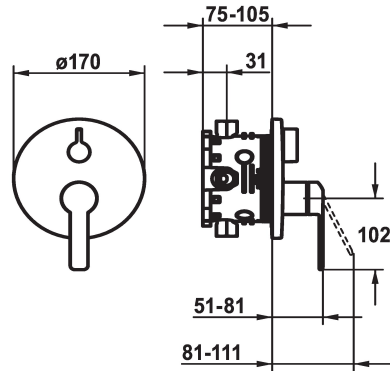

KWC DOMO 6.0 Trim kit - Lever mixer - Tub

Modell-Linie: **DOMO 6.0** | 20.664.510.000
Armatura natryskowa | Baterie wannowe

KWC-No.

124588
chromeline, Trim kit

124589
chromeline, Trim kit, with vacuum breaker

- * Trim kit with function unit
- * Outflow top and below
- * Turning handle for diverter
- * KWC cartridge M 35 H
- with ceramic discs
- flow rate and temperature continuously variable
- * Scope of delivery:

ATT-KWC-UNTERPUTZ

FM-Set

FM-Set mit SI

- Function unit, lever, cap, sleeve, cover plate, holder for escutcheon, diverter
- Fastening of the cover plate without screws
- * To be ordered separately:
- Unit for concealed installation KWC BLUEBOX®
- ½", without shut-off valve, 39.999.900.931
- ¾" (½"), with shut-off valve, 39.999.910.931

ATT-KWC-UNTERPUTZ

EnergyLabelCH

Material

18 l/min (3 bar)

D170

frontbedient

chromeline

Montaż naścienny