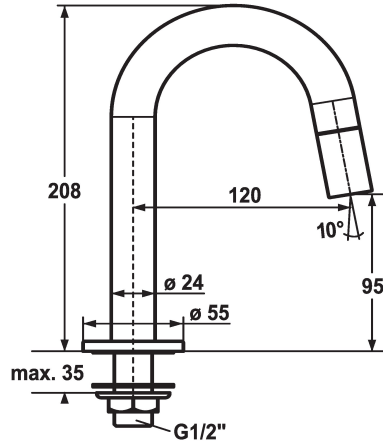

## KWC STANDVENTIL Vertical shut-off valve

Modell-Linie: **STANDVENTIL** | 25.001.010.000  
Armatura umywalkowa | Armatura jednouchwytywa

### KWC-No.

**124602**  
chromeline, A 120, G ½"

\* Vertical shut-off valve  
\* Operating handle integrated into the spout  
\* Fixed spout  
- Neoperl® Caché®

\* Ceramic disc valve ½" 90°  
\* Connecting thread ½"  
\* Mounting hole size ø22mm or ø35mm

### Dane techniczne

A_Spout_Spray
Connection
Handling
ATT-KWC-FARBCODE
Installation_type
Faucet_typ
ATT-KWC-BAUFORM
Dimension Height
G_Acoustic group
Projection_A
EnergyLabelCH

4 l/min (3 bar)
G1/2"
frontbedient
chromeline
Standmontage
Standventil
J-Auslauf
208
I
A120
A

### Części zamienne

Service key Neoperl © Caché®, JR, 21 mm, red