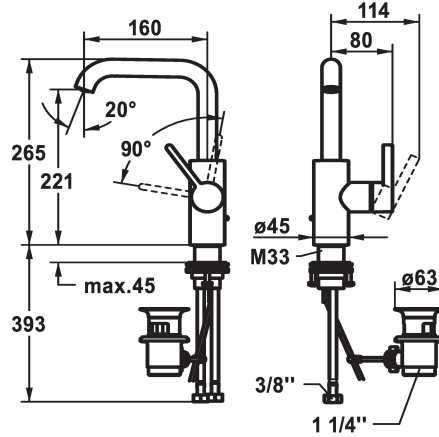

KWC BEVO Lever mixer - Basin

Modell-Linie: BEVO | 12.421.132.000FL
Umyvadlové armatury | Hydraulické armatury

KWC-No.

124613
chromeline, A 160, flexible connection hoses, with pop-up valve

- * Lever mixer
- * Lever installation only possible on the right side
- Child safety: cold water flow in lever position towards the front
- * EcoProtect - water-saving device
- * Swivel spout 120°, extensible to 360°
- Neoperl® Caché® CS, Coin Slot
- * OptimalSpace - ample space for washing or working
- * KWC cartridge M 35 S

ATT-KWC- ABLAUFGARNITUR

mit_Ablaufgarnitur

- with ceramic discs
- flow rate and temperature continuously variable
- * Flexible connection hoses 3/8"
- * QuickInstallation - Fastening via threaded connection with locking screws
- * Mounting hole size ø35 mm
- * Scope of delivery:
- KWC pop-up valve Z.538.581.000

Technické údaje

A_Spout_Spray
ATT-KWC-ABLAUFGARNITUR
Connection
ATT-KWC-AUSLAUF
Handling
ATT-KWC-FARBCODE
Installation_type
Faucet_typ
Measure_Height
G_Acoustic group
Projection_A
EnergyLabelCH
ATT-KWC-MASS-WASSERAUSTRITT
Material

5 l/min (3 bar)
mit_Ablaufgarnitur
Flexible_Anschlusschläuche
schwenkbar
seitenbedient
chromeline
Standmontage
Hebelmischer
265
I
A160
A
221
mosaz