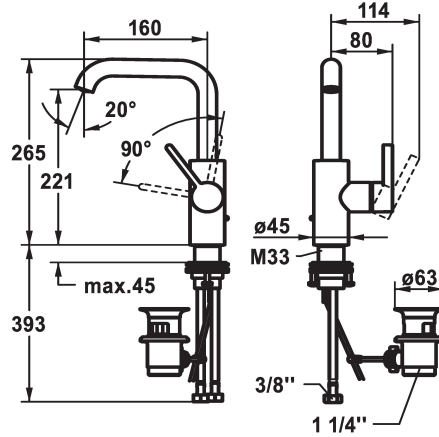

KWC BEVO Lever mixer - Basin

Modell-Linie: BEVO | 12.421.132.000FL
Taps | Manual taps

KWC-No.

124613
chromeline, A 160, flexible connection hoses, with pop-up valve

- * Lever mixer
- * Lever installation only possible on the right side
- Child safety: cold water flow in lever position towards the front
- * EcoProtect - water-saving device
- * Swivel spout 120°, extensible to 360°
- Neoperl® Caché® CS, Coin Slot
- * OptimalSpace - ample space for washing or working
- * KWC cartridge M 35 S

Pop-up_valve

with pop-up valve

- with ceramic discs
- flow rate and temperature continuously variable
- * Flexible connection hoses 3/8"
- * QuickInstallation - Fastening via threaded connection with locking screws
- * Mounting hole size ø35 mm
- * Scope of delivery:
- KWC pop-up valve Z.538.581.000

Technical Data

Flow rate
Pop-up_valve
Connection
Spout
Handling
Color code
Installation_type
Faucet_typ
Dimension Height
G_Acoustic group
Projection_A
Energy Label
Dimension Water outlet
material

5 l/min (3 bar)
with pop-up valve
Flexible connection hoses
swivel
side lever
chrome
Pillar installation
Lever mixer
265
I
A 160
A
221
Brass