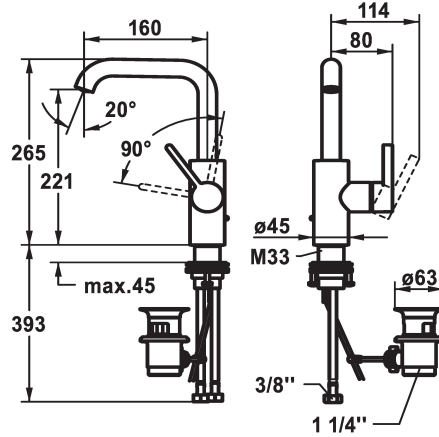

## KWC BEVO Lever mixer - Basin

Modell-Linie: BEVO | 12.421.132.000FL  
Armatura umywalkowa | Armatura jednouchwytowa

### KWC-No.

**124613**  
chromeline, A 160, flexible connection hoses, with pop-up valve

- \* Lever mixer
- \* Lever installation only possible on the right side
- Child safety: cold water flow in lever position towards the front
- \* EcoProtect - water-saving device
- \* Swivel spout 120°, extensible to 360°
- Neoperl® Caché® CS, Coin Slot
- \* OptimalSpace - ample space for washing or working
- \* KWC cartridge M 35 S

### ATT-KWC- ABLAUFGARNITUR

mit\_Ablaufgarnitur

- with ceramic discs
- flow rate and temperature continuously variable
- \* Flexible connection hoses 3/8"
- \* QuickInstallation - Fastening via threaded connection with locking screws
- \* Mounting hole size ø35 mm
- \* Scope of delivery:
- KWC pop-up valve Z.538.581.000

### Dane techniczne

A_Spout_Spray
ATT-KWC-ABLAUFGARNITUR
Connection
ATT-KWC-AUSLAUF
Handling
ATT-KWC-FARBCODE
Installation_type
Faucet_typ
Dimension Height
G_Acoustic group
Projection_A
EnergyLabelCH
ATT-KWC-MASS-WASSERAUSTRITT
Material