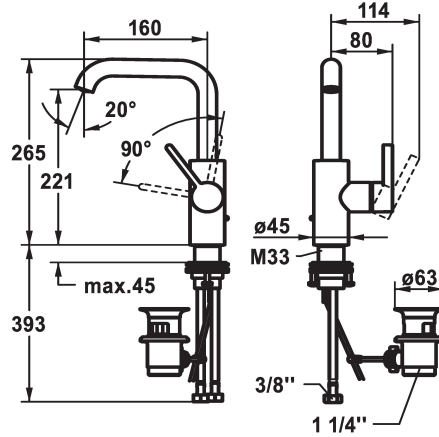

KWC BEVO Lever mixer - Basin

Modell-Linie: BEVO | 12.421.132.000FL
Kranar | Hydraulické armatury

KWC-No.

124613
chromeline, A 160, flexible connection hoses, with pop-up valve

- * Lever mixer
- * Lever installation only possible on the right side
- Child safety: cold water flow in lever position towards the front
- * EcoProtect - water-saving device
- * Swivel spout 120°, extensible to 360°
- Neoperl® Caché® CS, Coin Slot
- * OptimalSpace - ample space for washing or working
- * KWC cartridge M 35 S

Technical Data

A_Spout_Spray
ATT-KWC-ABLAUFGARNITUR
Connection
ATT-KWC-AUSLAUF
Handling
ATT-KWC-FARBCODE
Installation_type
Faucet_typ
Measure_Height
G_Acoustic group
Projection_A
EnergyLabelCH
ATT-KWC-MASS-WASSERAUSTRITT
Material

ATT-KWC- ABLAUFGARNITUR

mit_Ablaufgarnitur

- with ceramic discs
- flow rate and temperature continuously variable
- * Flexible connection hoses 3/8"
- * QuickInstallation - Fastening via threaded connection with locking screws
- * Mounting hole size ø35 mm
- * Scope of delivery:
- KWC pop-up valve Z.538.581.000

5 l/min (3 bar)
mit_Ablaufgarnitur
Flexible_Anschlusschläuche
schwenkbar
seitenbedient
chromeline
Standmontage
Hebelmischer
265
I
A160
A
221
Mässing