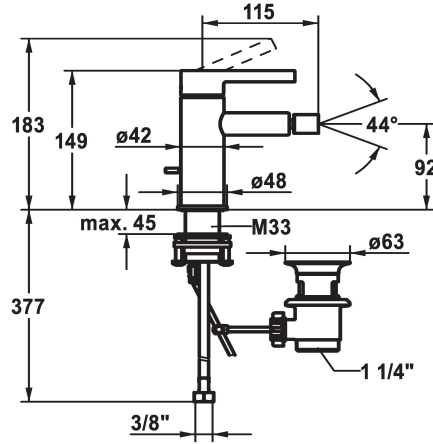

KWC BEVO Lever mixer - Bidet

Modell-Linie: BEVO | 13.421.041.000FL
Taps | Manual taps

KWC-No.

124618
chromeline, A 115, flexible connection hoses, with pop-up valve

3600003608
matt black, A115, flexible connection hoses, with Push Open

- temperature limitation
- * Flexible connection hoses 3/8"
- * QuickInstallation - Fastening via threaded connection with locking screws
- * Mounting hole size ø35 mm
- * Scope of delivery:
- KWC pop-up valve Z.538.581.000

Technical Data

Flow rate	5 l/min (3 bar)
Pop-up_valve	with pop-up valve
Connection	Flexible connection hoses
Spout	fixed
Handling	top lever
Color code	chrome
Installation_type	Pillar installation
Faucet_typ	Faucet
Dimension Height	149
Acoustic group	Battery1
Projection_A	A 115
Energy Label	A
Dimension Water outlet	92
material	Brass

Flow rate	5 l/min (3 bar)
Pop-up_valve	with pop-up valve
Connection	Flexible connection hoses
Spout	fixed
Handling	top lever
Color code	chrome
Installation_type	Pillar installation
Faucet_typ	Faucet
Dimension Height	149
Acoustic group	Battery1
Projection_A	A 115
Energy Label	A
Dimension Water outlet	92
material	Brass