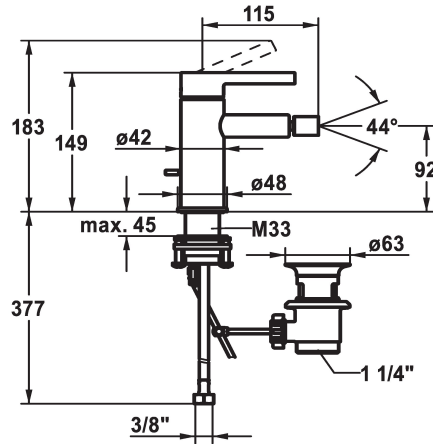

KWC BEVO Lever mixer - Bidet

Modell-Linie: BEVO | 13.421.041.000FL
Kranar | Hydraulické armatúry

KWC-No.

- 124618**
chromeline, A 115, flexible connection hoses, with pop-up valve
- 3600003608**
matt black, A115, flexible connection hoses, with Push Open
- 3600003633**
brushed steel, A115, flexible connection hoses, with Push Open

ATT-KWC-FARBCODE

- chromeline
- matt black
- brushed steel

- temperature limitation
- * Flexible connection hoses 3/8"
- * QuickInstallation - Fastening via threaded connection with locking screws
- * Mounting hole size 63 mm
- * Scope of delivery:
- KWC pop-up valve Z.538.581.000

Technical Data

A_Spout_Spray
ATT-KWC-ABLAUFGARNITUR
Connection
ATT-KWC-AUSLAUF
Handling
ATT-KWC-FARBCODE
Installation_type
Faucet_typ
Measure_Height
G_Acoustic_group
Projection_A
EnergyLabelCH
ATT-KWC-MASS-WASSERAUSTRITT
Material

5 l/min (3 bar)
mit_Ablaufgarnitur
Flexible_Anschlusschläuche
fest
topbedient
chromeline
Standmontage
01
149
1
A115
A
92
Mässing

Reservdelar

KWC BEVO Lever mixer - Bidet

Modell-Linie: BEVO | 13.421.041.000FL
Kranar | Hydraulické armatury