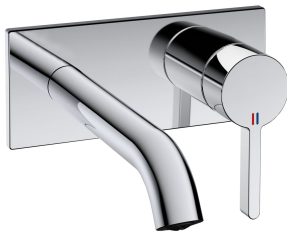

KWC BEVO Trim kit - Lever mixer - Basin

Modell-Linie: BEVO | 11.422.033.000
Taps | Manual taps

KWC-No.

124619
chromeline, A 175, Trim kit

124620
chromeline, A 225, Trim kit

125022
matt black, A 175, Trim kit

Projection A

A 175

A 225

A 175

A 225

- * Trim kit Lever mixer
- * EcoProtect - water-saving device
- * Fixed spout
- Neoperl® Caché® CS, Coin Slot
- * OptimalSpace - ample space for washing or working
- * KWC cartridge M 35 H

Technical Data

Flow rate	5 l/min (3 bar)
Spout	fixed
Diameter	173 x 74
Handling	front lever
Color code	chromeline
Installation type	Wall mounted
Faucet_typ	Lever mixer
Acoustic group	I
Concealed unit	Trim kit
Projection A	A 175
Energy label	A
material	Brass

Flow rate	5 l/min (3 bar)
Spout	fixed
Diameter	173 x 74
Handling	front lever
Color code	chromeline
Installation type	Wall mounted
Faucet_typ	Lever mixer
Acoustic group	I
Concealed unit	Trim kit
Projection A	A 175
Energy label	A
material	Brass