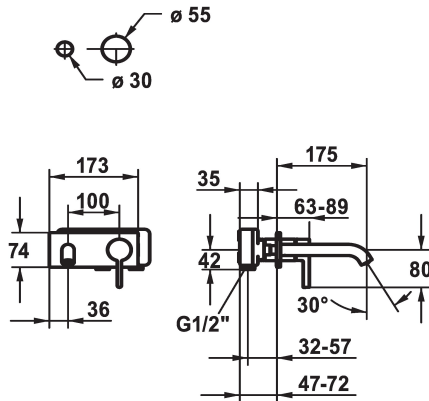

KWC BEVO Trim kit - Lever mixer - Basin

Modell-Linie: BEVO | 11.422.033.000
Taps | Manual taps

KWC-No.

124619
chromeline, A 175, Trim kit

124620
chromeline, A 225, Trim kit

125022
matt black, A 175, Trim kit

Projection A

A 175

A 225

A 175

A 225

- * Trim kit Lever mixer
- * EcoProtect - water-saving device
- * Fixed spout
- Neoperl® Caché® CS, Coin Slot
- * OptimalSpace - ample space for washing or working
- * KWC cartridge M 35 H

Technical Data

Flow rate	5 l/min (3 bar)
Spout	fixed
Diameter	173 x 74
Handling	front lever
Color code	chromeline
Installation type	Wall mounted
Faucet_typ	Lever mixer
Acoustic group	I
Concealed unit	Trim kit
Projection A	A 175
Energy label	A
material	Brass

Flow rate	5 l/min (3 bar)
Spout	fixed
Diameter	173 x 74
Handling	front lever
Color code	chromeline
Installation type	Wall mounted
Faucet_typ	Lever mixer
Acoustic group	I
Concealed unit	Trim kit
Projection A	A 175
Energy label	A
material	Brass