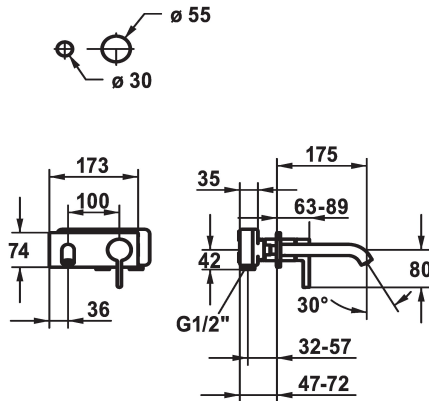

KWC BEVO

Trim kit - Lever mixer - Basin

Modell-Linie: BEVO | 11.422.033.000
Kranar | Hydraulické armatúry

KWC-No.

124619
chromeline, A 175, Trim kit

124620
chromeline, A 225, Trim kit

125022
matt black, A 175, Trim kit

Projection_A

A175

A225

A175

A225

- * Trim kit Lever mixer
- * EcoProtect - water-saving device
- * Fixed spout
- Neoperl® Caché® CS, Coin Slot
- * OptimalSpace - ample space for washing or working
- * KWC cartridge M 35 H

- with ceramic discs
- flow rate and temperature continuously variable
- * To be ordered separately:
- Unit for concealed installation ½" 39.001.401.931
- * To be ordered separately (optional or if necessary):
- Extension set 20 mm Z.536.333

G_Acoustic_group

ATT-KWC-UNTERPUTZ

Projection_A

EnergyLabelCH

Material

5 l/min (3 bar)

fest

173x74