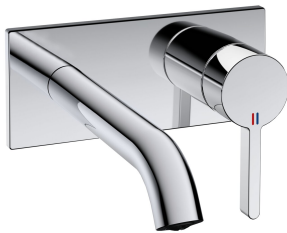

KWC BEVO

Trim kit - Lever mixer - Basin

Modell-Linie: BEVO | 11.422.033.000
Kranar | Hydraulické armatúry

KWC-No.

124619
chromeline, A 175, Trim kit

124620
chromeline, A 225, Trim kit

125022
matt black, A 175, Trim kit

125023
matt black, A 225, Trim kit

125049
brushed steel, A 175, Trim kit

125050
brushed steel, A 225, Trim kit

ATT-KWC-FARBCODE

chromeline

chromeline

brushed steel

brushed steel

Projection_A

A175

A225

A175

A225

- * Trim kit Lever mixer
- * EcoProtect - water-saving device
- * Fixed spout
- Neoperl® Caché® CS, Coin Slot
- * OptimalSpace - ample space for washing or working
- * KWC cartridge M 35 H

- with ceramic discs
- flow rate and temperature continuously variable
- * To be ordered separately:
- Unit for concealed installation ½" 39.001.401.931
- * To be ordered separately (optional or if necessary):
- Extension set 20 mm Z.536.333