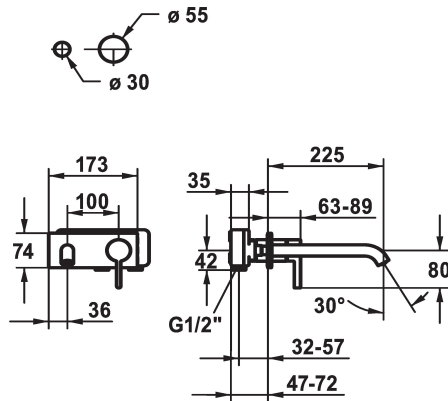

KWC BEVO

Trim kit - Lever mixer - Basin

Modell-Linie: BEVO | 11.422.034.000

Armatura umywalkowa | Armatura jednouchwytywa

KWC-No.

124619
chromeline, A 175, Trim kit

124620
chromeline, A 225, Trim kit

125022
matt black, A 175, Trim kit

Projection_A

A175

A225

A175

A225

- * Trim kit Lever mixer
- * EcoProtect - water-saving device
- * Fixed spout
- Neoperl® Caché® CS, Coin Slot
- * OptimalSpace - ample space for washing or working
- * KWC cartridge M 35 H

- with ceramic discs
- flow rate and temperature continuously variable
- * To be ordered separately:
- Unit for concealed installation ½" 39.001.401.931
- * To be ordered separately (optional or if necessary):
- Extension set 20 mm Z.536.333

G_Acoustic_group

ATT-KWC-UNTERPUTZ

Projection_A

EnergyLabelCH

Materiał

5 l/min (3 bar)

fest

173x74